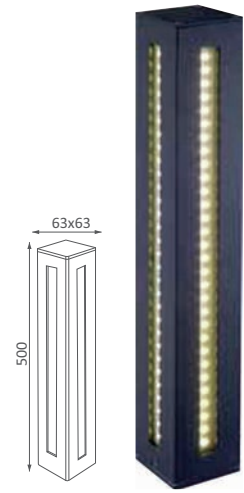

LB1611

5050SMD LED
 POWER: 6.4W
 CURRENT: 220-240VAC
 LED QTYs: 32 Pcs
 CRI : 80
 LED LIFE TIME: 50,000Hrs
 Material: Die cast Aluminum body
 Diffuser: Temper Glass

3000K WW	4000K NW	6000K CW	
WBK	AGS	WSG	WWH

CE IP54

LB1612

5050SMD LED
 POWER: 14.4W
 CURRENT: 220-240VAC
 LED QTYs: 72 Pcs
 CRI : 80
 LED LIFE TIME: 50,000Hrs
 Material: Die cast Aluminum body
 Diffuser: Temper Glass

3000K WW	4000K NW	6000K CW	
WBK	AGS	WSG	WWH

CE IP54

LB1613

5050SMD LED
 POWER: 24W
 CURRENT: 220-240VAC
 LED QTYs: 120 Pcs
 CRI : 80
 LED LIFE TIME: 50,000Hrs
 Material: Die cast Aluminum body
 Diffuser: Temper Glass

3000K WW	4000K NW	6000K CW	
WBK	AGS	WSG	WWH

CE IP54

SMD LED
 POWER: 19W
 CURRENT: 200-240VAC
 LED QTYs: 88 Pcs
 CRI : 80
 OUTPUT: 489lm/ 3000K
 LED LIFE TIME: 50,000Hrs
 Material: Die cast Aluminum body
 Diffuser: Opal PC

3000K WW	4000K NW	6000K CW	
WBK	AGS	WSG	WWH