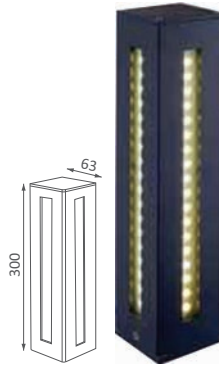

LB1609
 BRIDGELUX LED
 POWER: 7W
 CURRENT: 100-240VAC
 LED QTY: 1 Pcs
 CRI : 80
 OUTPUT: 540lm/ 3000K
 LED LIFE TIME: 50,000Hrs
 Material: Aluminum
 Diffuser: Tempered glass

3000K WW	4000K NW	6000K CW	Diffused
WBK	AGS	WSG	WWH

LB1611

5050SMD LED
 POWER: 6.4W
 CURRENT: 220-240VAC
 LED QTYs: 32 Pcs
 CRI : 80
 LED LIFE TIME: 50,000Hrs
 Material: Die cast Aluminum body
 Diffuser: Temper Glass

3000K WW	4000K NW	6000K CW	
WBK	AGS	WSG	WWH

CE IP54

LB1612

5050SMD LED
 POWER: 14.4W
 CURRENT: 220-240VAC
 LED QTYs: 72 Pcs
 CRI : 80
 LED LIFE TIME: 50,000Hrs
 Material: Die cast Aluminum body
 Diffuser: Temper Glass

3000K WW	4000K NW	6000K CW	
WBK	AGS	WSG	WWH

CE IP54

SMD LED
 POWER: 19W
 CURRENT: 200-240VAC
 LED QTYs: 88 Pcs
 CRI : 80
 OUTPUT: 489lm/ 3000K
 LED LIFE TIME: 50,000Hrs
 Material: Die cast Aluminum body
 Diffuser: Opal PC

3000K WW	4000K NW	6000K CW	
WBK	AGS	WSG	WWH