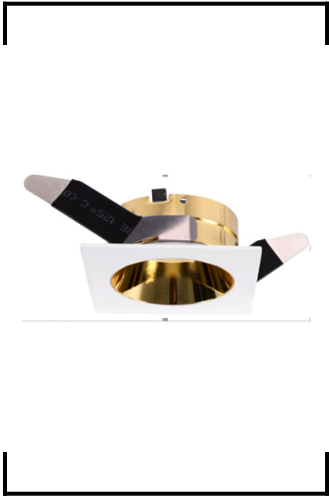

We reserve the right for technical and design changes without prior notice or announcement.
For latest product update please refer www.lumibright.co.uk